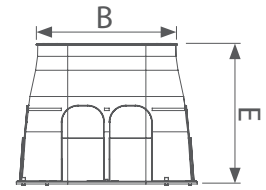

Pozzetti con coperchio carrabile e viti in acciaio INOX

Well boxes with carriageable cover and stainless steel screws

Immagine Image	Articolo Item	Colore coperchio Cover colour	A mm	B mm	C mm	D mm	E mm
	PB1520V	Verde prato Green lawn	200	150	-	-	127
	PB1520G	Grigio pietra Grey stone					
	PB1520R	Rosso mattone Red Brick					
	PB2020V	Verde prato Green lawn	168	168	237	237	210
	PB2020G	Grigio pietra Grey stone					
	PB2020R	Rosso mattone Red Brick					
	PB3030V	Verde prato Green lawn	218	218	301	301	230
	PB3030G	Grigio pietra Grey stone					
	PB3030R	Rosso mattone Red Brick					
	PB4040V	Verde prato Green lawn	288	288	386	386	300
	PB4040G	Grigio pietra Grey stone					
	PB4040R	Rosso mattone Red Brick					
	PB4050V	Verde prato Green lawn	398	268	376	506	300
	PB4050G	Grigio pietra Grey stone					
	PB4050R	Rosso mattone Red Brick					
	PB5060V	Verde prato Green lawn	448	368	506	586	300
	PB5060G	Grigio pietra Grey stone					
	PB5060R	Rosso mattone Red Brick					