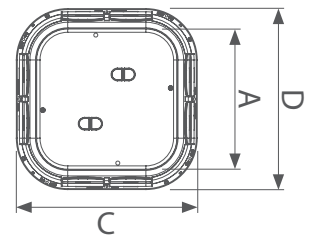

Pozzetti con coperchio carrabile e viti in acciaio INOX

Well boxes with carriageable cover and stainless steel screws

Immagine Image	Articolo Item	Colore coperchio Cover colour	A mm	B mm	C mm	D mm	E mm
	PB1520V	Verde prato Green lawn	200	150	-	-	127
	PB1520G	Grigio pietra Grey stone					
	PB1520R	Rosso mattone Red Brick					
	PB2020V	Verde prato Green lawn	168	168	237	237	210
	PB2020G	Grigio pietra Grey stone					
	PB2020R	Rosso mattone Red Brick					
	PB3030V	Verde prato Green lawn	218	218	301	301	230
	PB3030G	Grigio pietra Grey stone					
	PB3030R	Rosso mattone Red Brick					
	PB4040V	Verde prato Green lawn	288	288	386	386	300
	PB4040G	Grigio pietra Grey stone					
	PB4040R	Rosso mattone Red Brick					
	PB4050V	Verde prato Green lawn	398	268	376	506	300
	PB4050G	Grigio pietra Grey stone					
	PB4050R	Rosso mattone Red Brick					
	PB5060V	Verde prato Green lawn	448	368	506	586	300
	PB5060G	Grigio pietra Grey stone					
	PB5060R	Rosso mattone Red Brick					